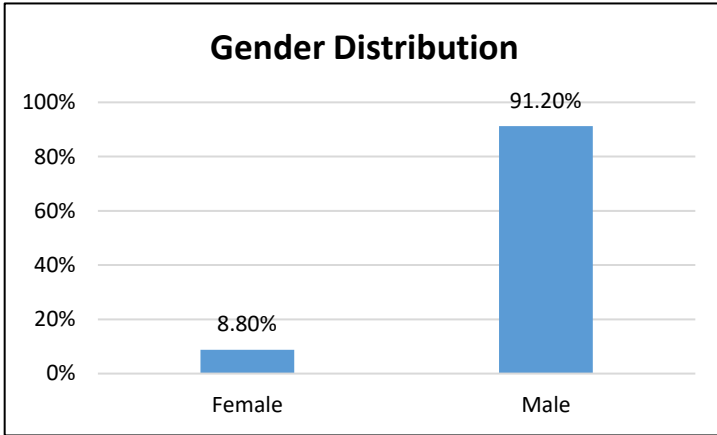

Pretrial Services Weekly Report

Electronic Monitoring Population Demographics 4/6/2023

Radio Frequency Monitoring (RF) population:	977
GPS Monitoring population:	721

Radio Frequency (RF) Monitoring